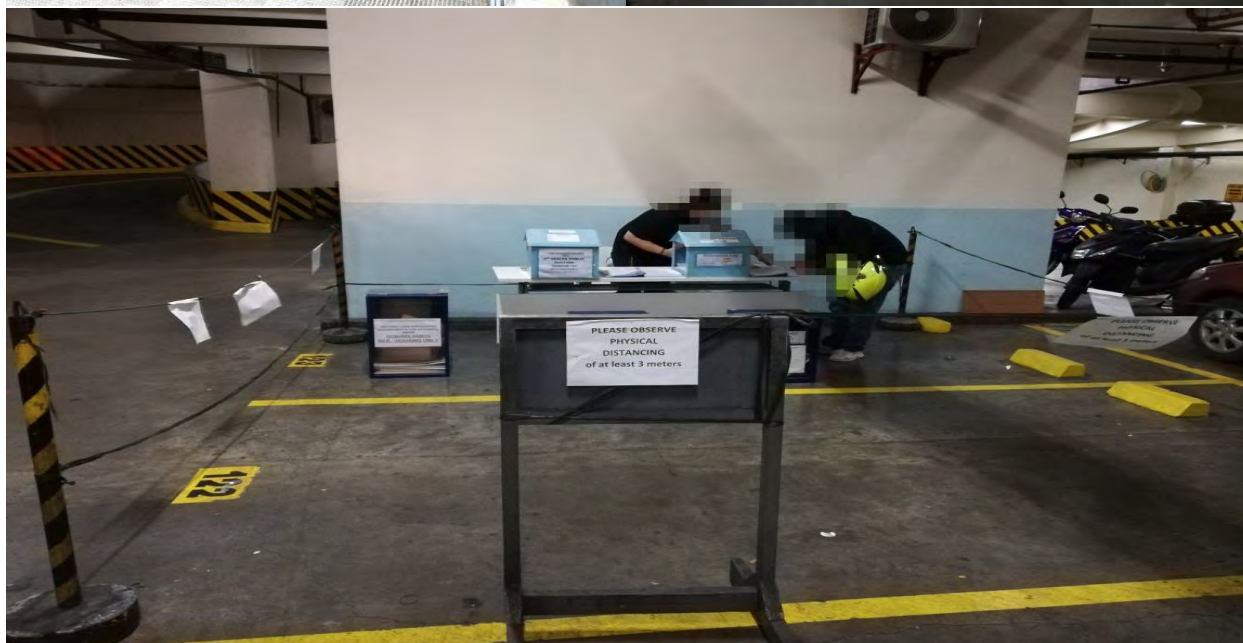

DROP BOX LOCATION:

Pag-IBIG NCR

GROUND FLOOR, JELP BUSINESS SOLUTION CENTER, 409 SHAW BOULEVARD, BRGY. ADDITION HILLS, MANDALUYONG CITY

**Pag-IBIG Fund Dasmaringas Branch:
VOLETS COMMERCIAL BUILDING, E.
AGUINALDO HI-WAY, DASMARINAS, CAVITE**