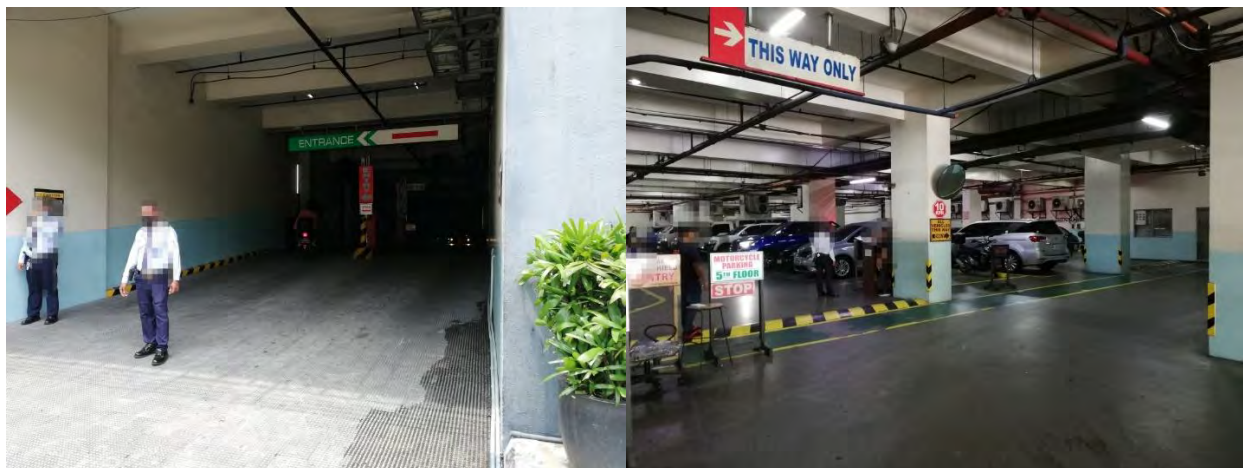

DROP BOX LOCATION:

Pag-IBIG NCR

GROUND FLOOR, JELP BUSINESS SOLUTION CENTER, 409 SHAW BOULEVARD, BRGY. ADDITION HILLS, MANDALUYONG CITY

**Pag-IBIG Fund Dasmaringas Branch:
VOLETS COMMERCIAL BUILDING, E.
AGUINALDO HI-WAY, DASMARINAS, CAVITE**